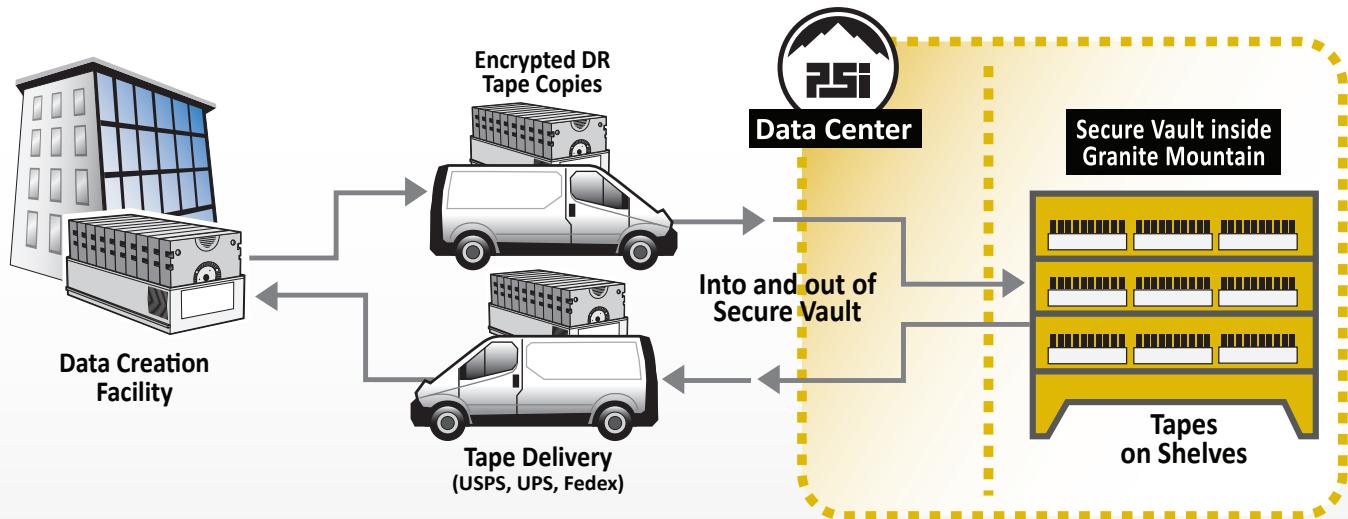

Spectra and Perpetual Storage Inc. provide secure offsite vault storage for protection from disaster

Perpetual Storage, Inc (PSI)

Perpetual Storage, Inc. (PSI) is a maximum security digital records, microform, data transport and storage vault located in a unique solid granite mountain near Salt Lake City, Utah. Since 1968 PSI has provided secure vital records storage in a paper-free environment, making it one of the world's most established, cutting-edge and safest offsite storage facilities.

Redundant, offsite backup is key for a successful disaster recovery plan and archival retention. Perpetual Storage can help protect your organization if disaster were to strike.

- Granite mountain
- Natural disaster proof
- Non-flammable vault
- 24x7x365 Availability
- Maximum security
- Controlled environment

PSI Data Vault Service

Spectra's PSI DataVault service is an offsite tape vaulting service which allows customers to ship and then store their tape media inside of a secure mountain vault. This offsite tape vaulting service is an excellent data protection method for organizations that require protected storage for disaster recovery or have a need to implement a long-term storage strategy. Excavated into a solid granite mountain in Salt Lake City's Little Cottonwood Canyon and open for business for 50+ years, the Perpetual Storage vault is one of the world's oldest and safest offsite storage facilities. The facility is protected 24 hours a day, and customers who store their media at PSI will have access to PSI staff 24x7x365. The PSI DataVault preserves an organization's investments in tape media by storing cartridges in a temperature and humidity controlled environment, ensuring the long-term quality of each tape.