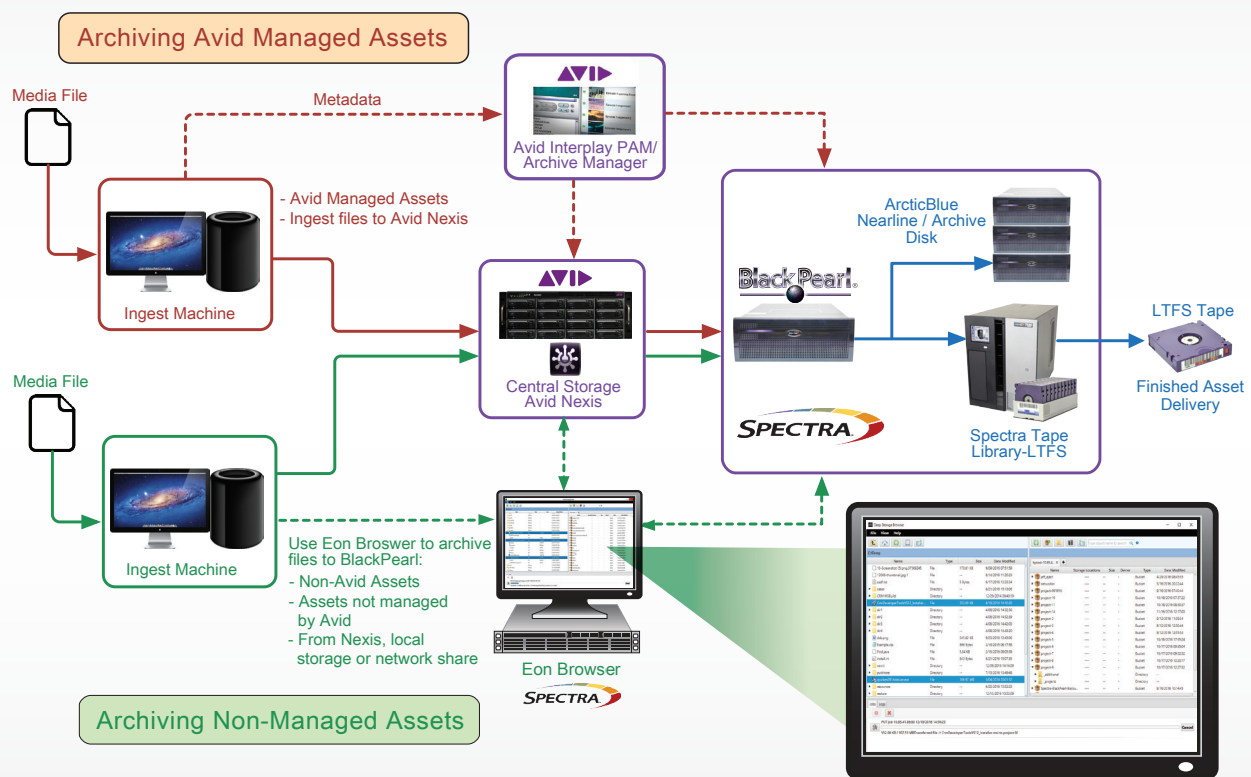

BlackPearl Eon Browser: Storage for Non-Managed Assets in Avid Environments

Eon Browser

BlackPearl Eon Browser is a source client (application) for Spectra® BlackPearl® Converged Storage System that provides Avid users an easy-to-use tool to store non-managed assets by Avid | Interplay. The intuitive user interface facilitates the management and transfer of files between Avid shared storage (or any network share) and BlackPearl. Eon Browser's simple interface allows users to group, store, search, select and restore content simply by dragging and dropping files between their network shares and BlackPearl.

About Eon Browser

- Runs on Windows, Mac, Linux
- Archives files from local or network storage
- Use for simple, manual archive workflows
- Access files archived by any application to BlackPearl
- Record file transfers with logging feature
- Search files on BlackPearl by name
- Restore files to their original or new location

Eon Browser Benefits

- Simple way to archive non-managed assets
- Maximizes use of production storage
- Significant cost savings
- Easy-to-use and intuitive
- Long-term retention and protection of content