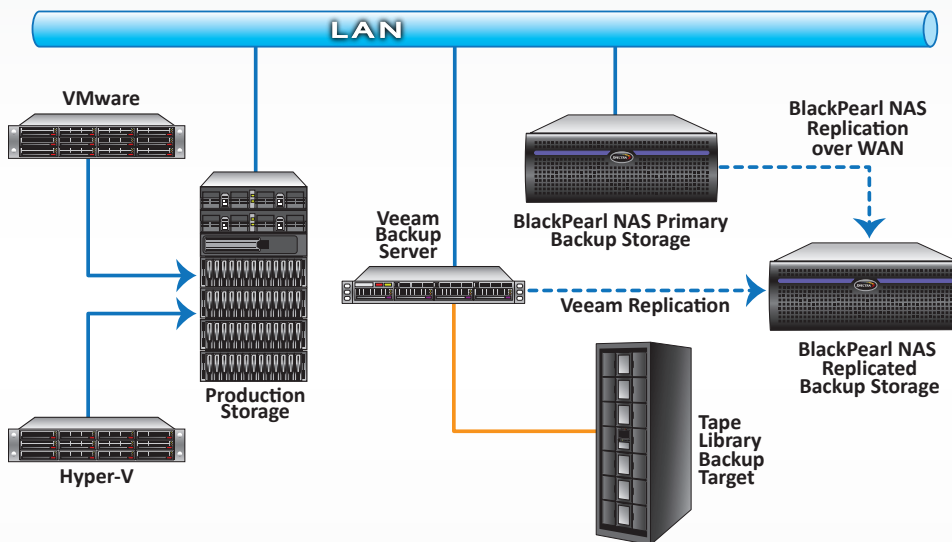

# Spectra® BlackPearl® NAS Solution and Veeam® provide Veeam Ready - repository, archive and tape for small to enterprise users

## Solution Overview

Veeam® Backup & Replication™ provides fast, flexible, and reliable recovery of virtualized applications and data, bringing backup and replication together in a single solution. This solution leverages virtualization, storage, and cloud technologies to meet Service Level Agreements (SLAs) for recovery time and point objectives and can seamlessly write to Spectra's BlackPearl NAS to create an affordable backup and archive solution. Veeam also provides customers the ability to send a copy of their data to one of Spectra Logic's tape libraries. Tested and certified Veeam Ready (Repository, Archive and Tape) - Spectra's BlackPearl NAS delivers fully integrated, low-cost, high-density bulk storage for Veeam users of any size.

## BlackPearl and Veeam Benefits

- **Veeam Ready** - seamless integration with no additional configuration needed, simply connect Veeam and BlackPearl in a plug-and-play manner
- **Single Interface** - manage entire storage infrastructure (including BlackPearl NAS) through Veeam interface
- **Reduce Backup Window** – built-in deduplication allows organizations to customize their back-up to fit their individual requirements
- **Increased Performance** – identifies bottlenecks in your workflow to ensure maximum performance