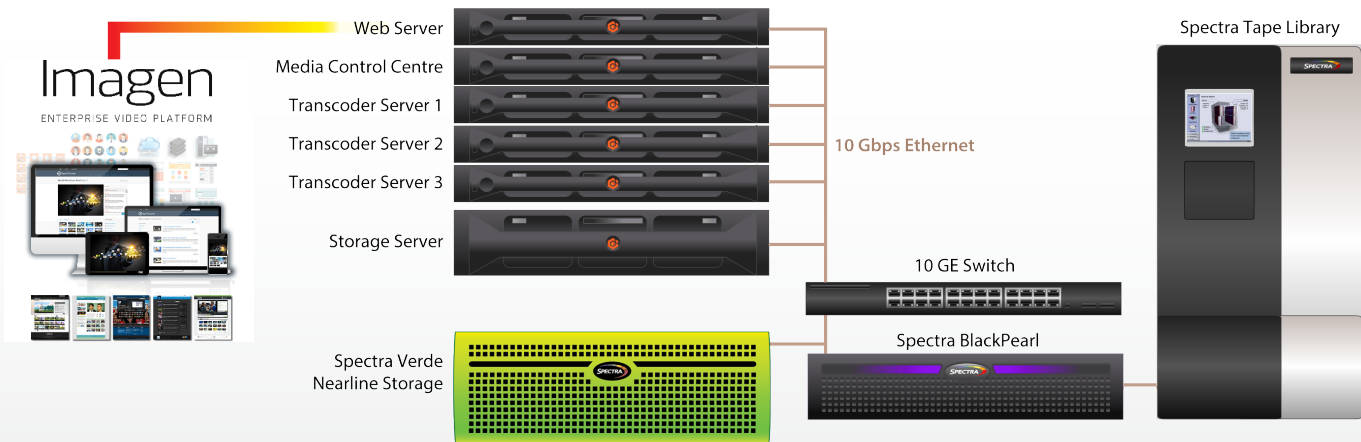

Enterprise Media Asset Management & Archive from Imagen and Spectra Logic

Imagen™ Enterprise Video Platform

- Manage Your Video - Best in class digital preservation & online access for video, images & audio. Archive & connect your content with your audience.
- Controlled Access - Customers, staff, public or private, Imagen gives you full control over who can access your content & what they can do with it.
- Seachable & Customizable - Elegant & intuitive web interfaces for easy search & retrieval via your own branded website. Play, edit, download & share your media.

Spectra® BlackPearl® Converged Storage System

Designed to meet the demands of today's exponential data growth and long term archive requirements, Spectra BlackPearl enables users to archive assets on affordable, scalable storage. BlackPearl writes data to storage disk and/or tape using the open standard LTFs, assuring content's integrity and availability. Desired content is directly recalled through intelligent, self-describing objects. BlackPearl seamlessly integrates archives into workflows and is fully integrated into Imagen's application allowing for direct search and recall of assets.

Streamlined approach to workflow: utilizing a hybrid cloud architecture, object storage, and LTFs

- Easily deploy a full solution with a plug and play model
- Seamlessly scale at a flat to decreasing cost
- Content accessible without application level dependencies
- Platform where content outlives its storage medium

About the Solution

Imagen™ Enterprise Video Platform and Spectra BlackPearl provide an enterprise, end-to-end workflow - from ingest to deep archive. Using the fully integrated solution, customers can quickly and easily manage, archive, find, and restore large volumes of valuable media content. The combined solution allows customers to quickly and effortlessly manage large volumes of media content in a seamless workflow, like never before.